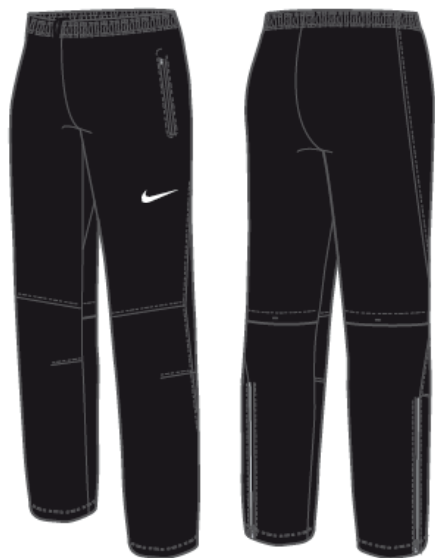

MEN'S WOVEN JAC
0441518-460

MEN'S RAIN JACKET
(WITH REMOVABLE HOOD)
0441520-470

MEN'S WOVEN
PANT
0441573-433

MEN'S RAIN
PANT
0441574-010

MEN'S SWIFT SINGLET
0441503-433

MEN'S RACE SHORT
0441551-433

MEN'S SWIFT
TANK UNITARD
0442504-433

MEN'S SWIFT HALF TIGHT
0441569-433

MEN'S WARM-UP TIGHTS
0475741-433

WOMEN'S SWIFT COVER
0442262-433

WOMEN'S CAP SLEEVE
SWIFT TOP
0442270-433

WOMEN'S SWIFT BOY SHORT
0442705-433

WOMEN'S SPRINTER BRIEF
0442703-433